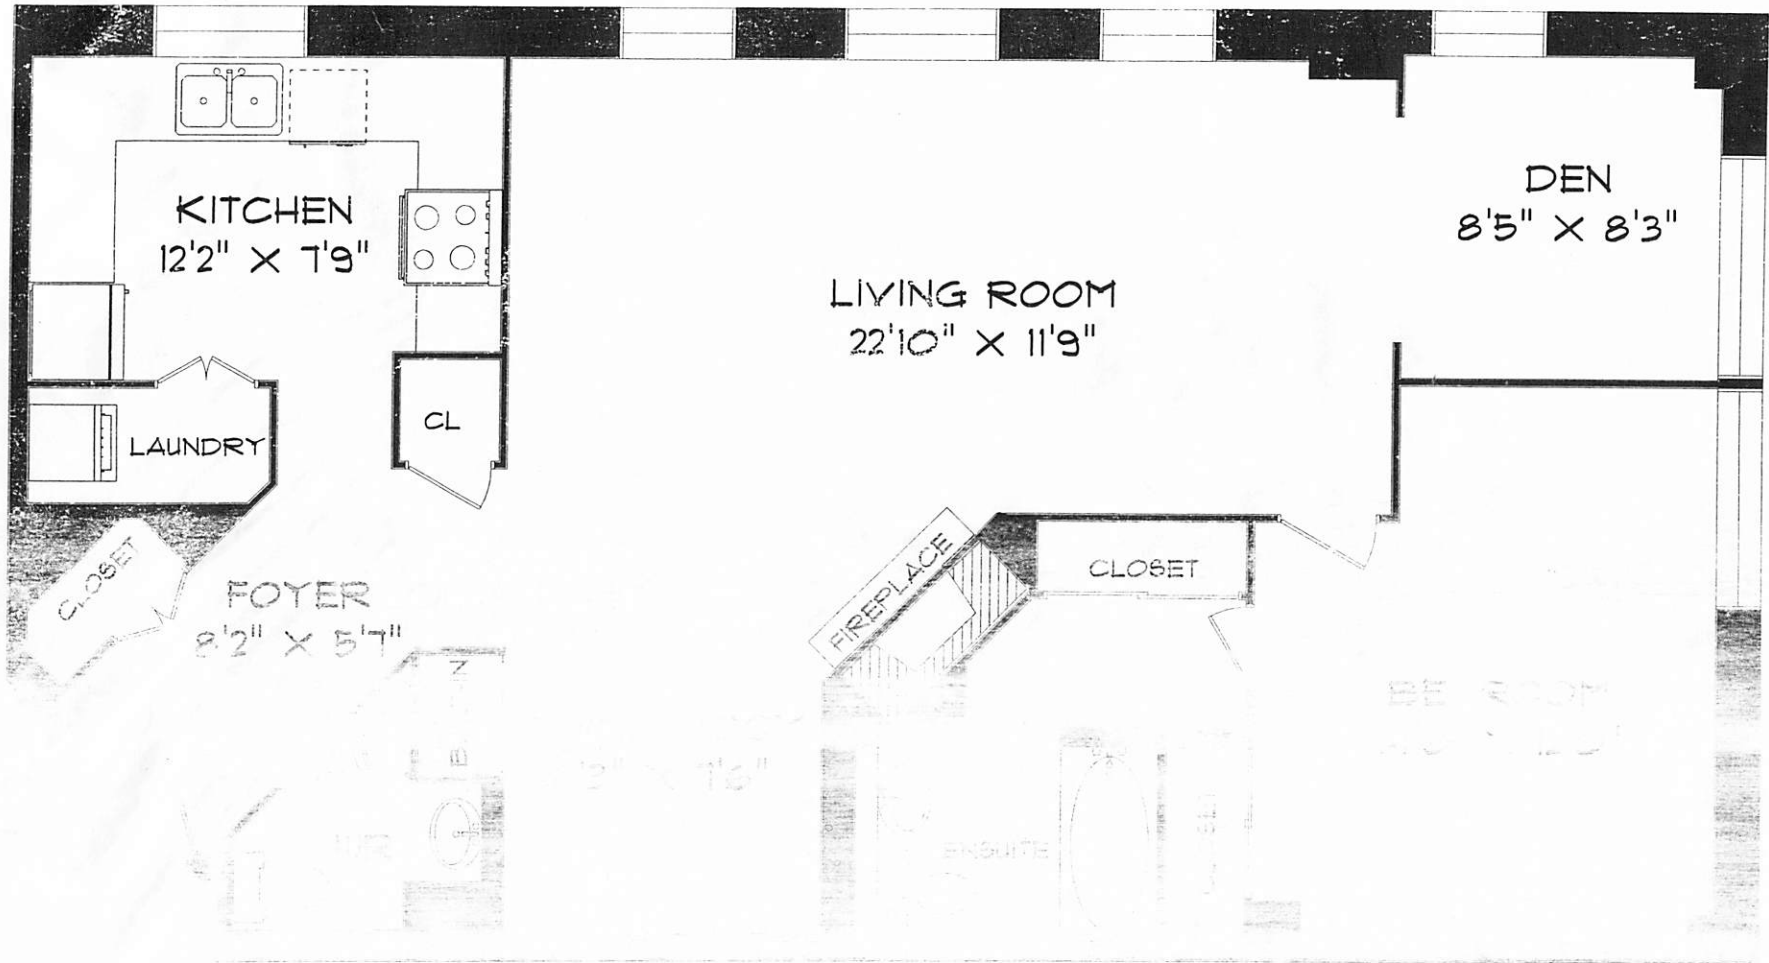

55 LOMBARD STREET SUITE 402

1078 SQUARE FEET

PHONE 905-271-7010
FAX 905-271-4468
PLANS@PLANITMEASURING.COM

MEASURED ON MAY 6, 2010
ROOM SIZES SHOULD BE CONSIDERED APPROXIMATE
SINGLE MEASUREMENTS ARE SUBJECT TO CERTIFICATION
E S D C
© 2010 PLANIT MEASURING