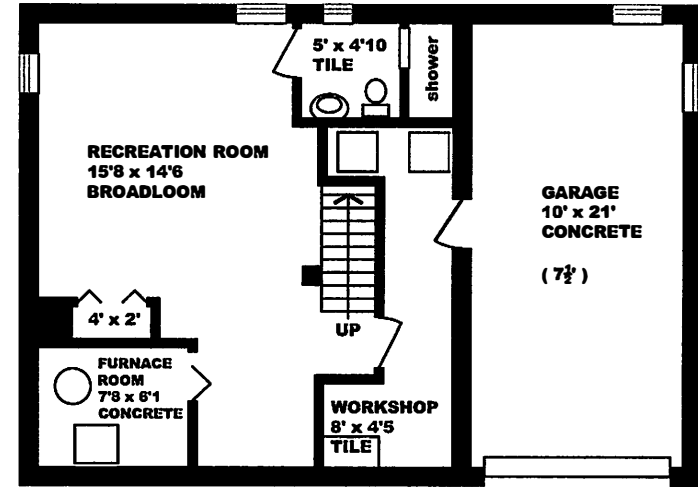

10 Olympus Avenue

Total above ground floor area is 1700 sq ft

(9') refers to ceiling height

No warranty is made or implied as to the accuracy of the information contained herein