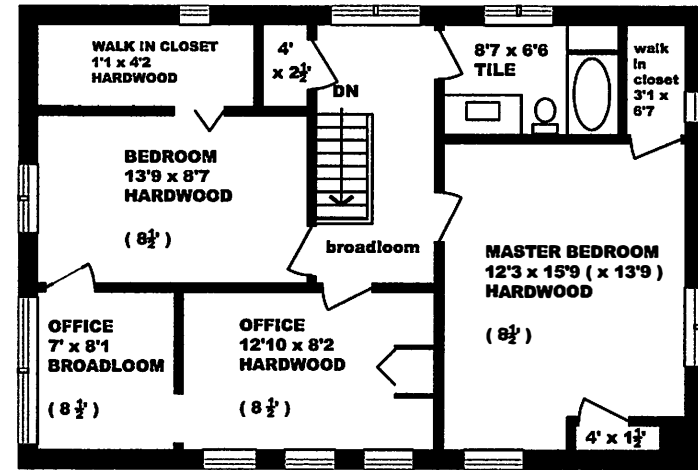

10 Olympus Avenue

Total above ground floor area is 1700 sq ft

(9') refers to ceiling height

No warranty is made or implied as to the accuracy of the information contained herein