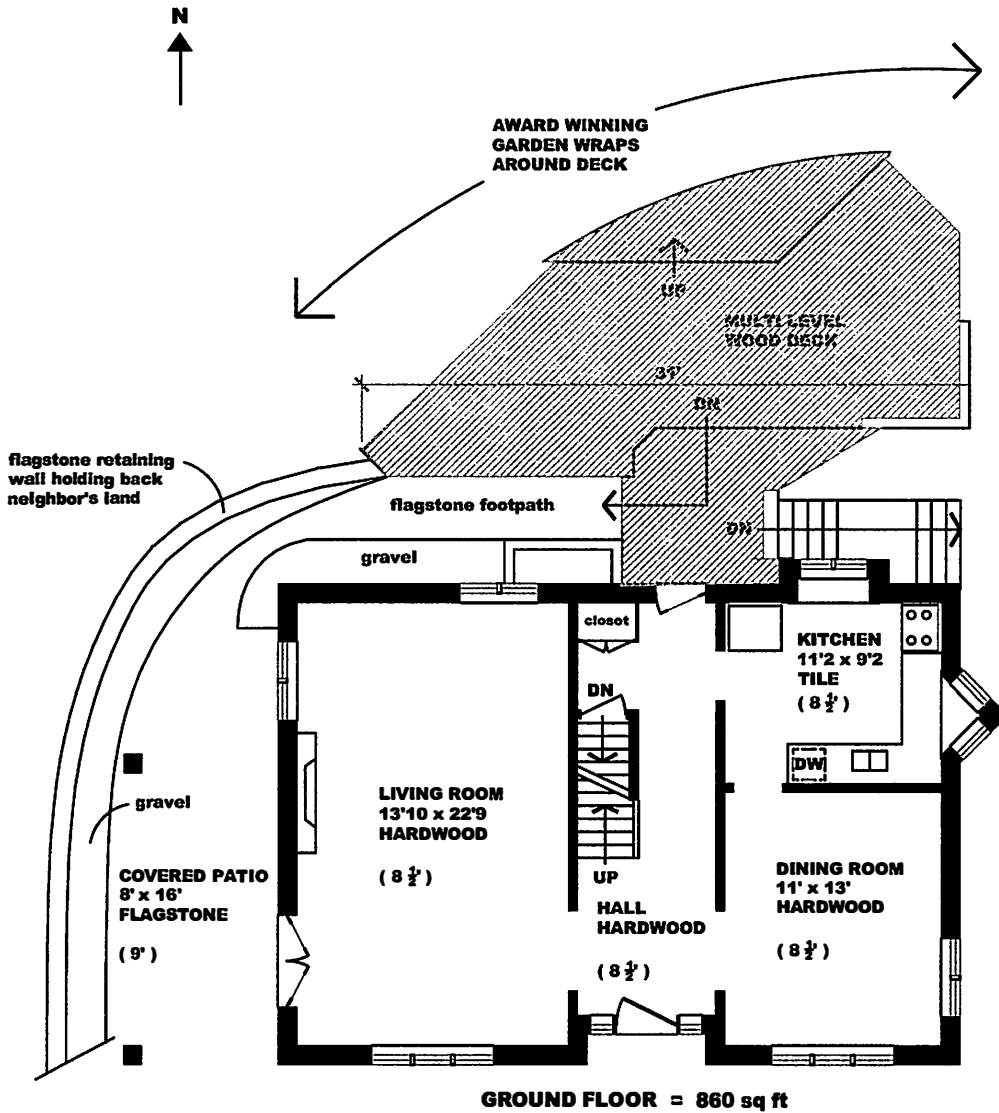

10 Olympus Avenue

Total above ground floor area is 1700 sq ft

(9') refers to ceiling height

No warranty is made or implied as to the accuracy of the information contained herein