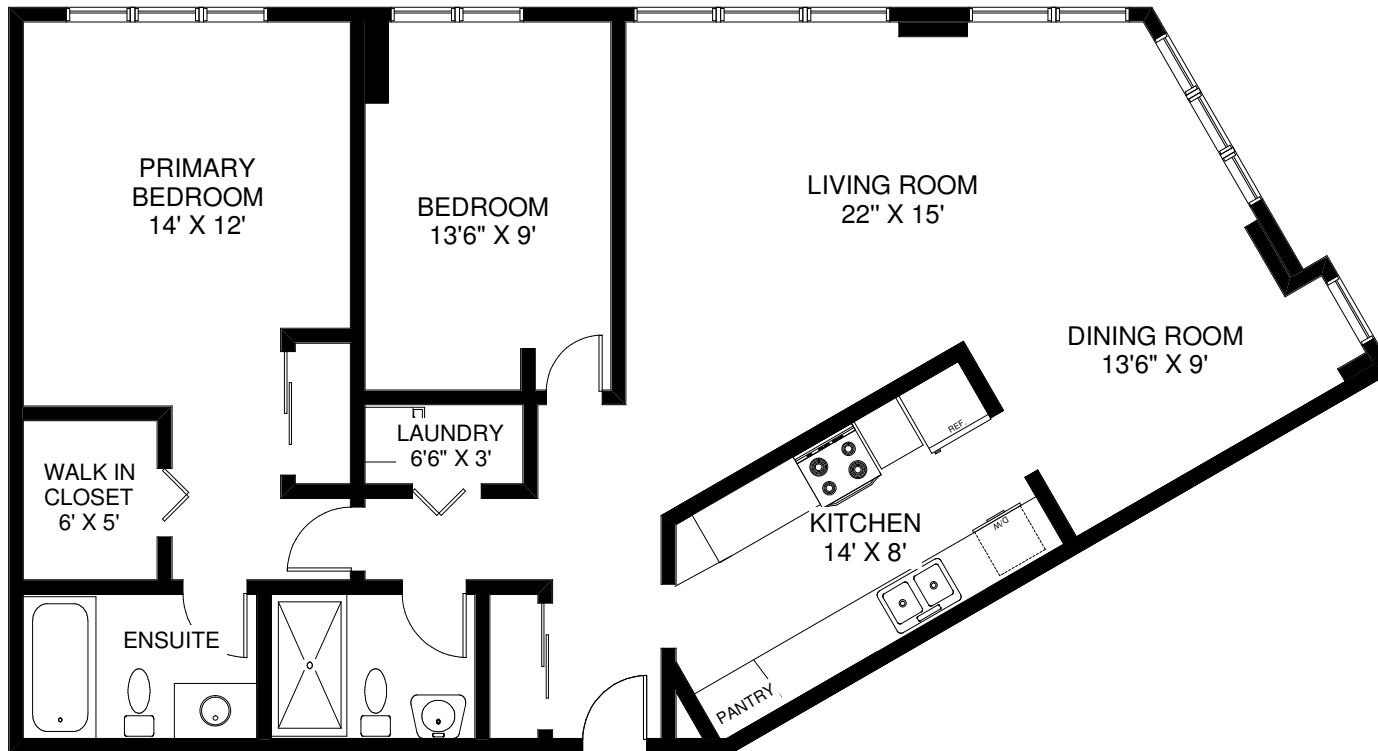

20 SOUTHPORT STREET #620

CEILING HT 8'

APPROXIMATELY 1,150 SQ FT

Note: Measurements & Calculations are approximate. Provided as a guideline only.