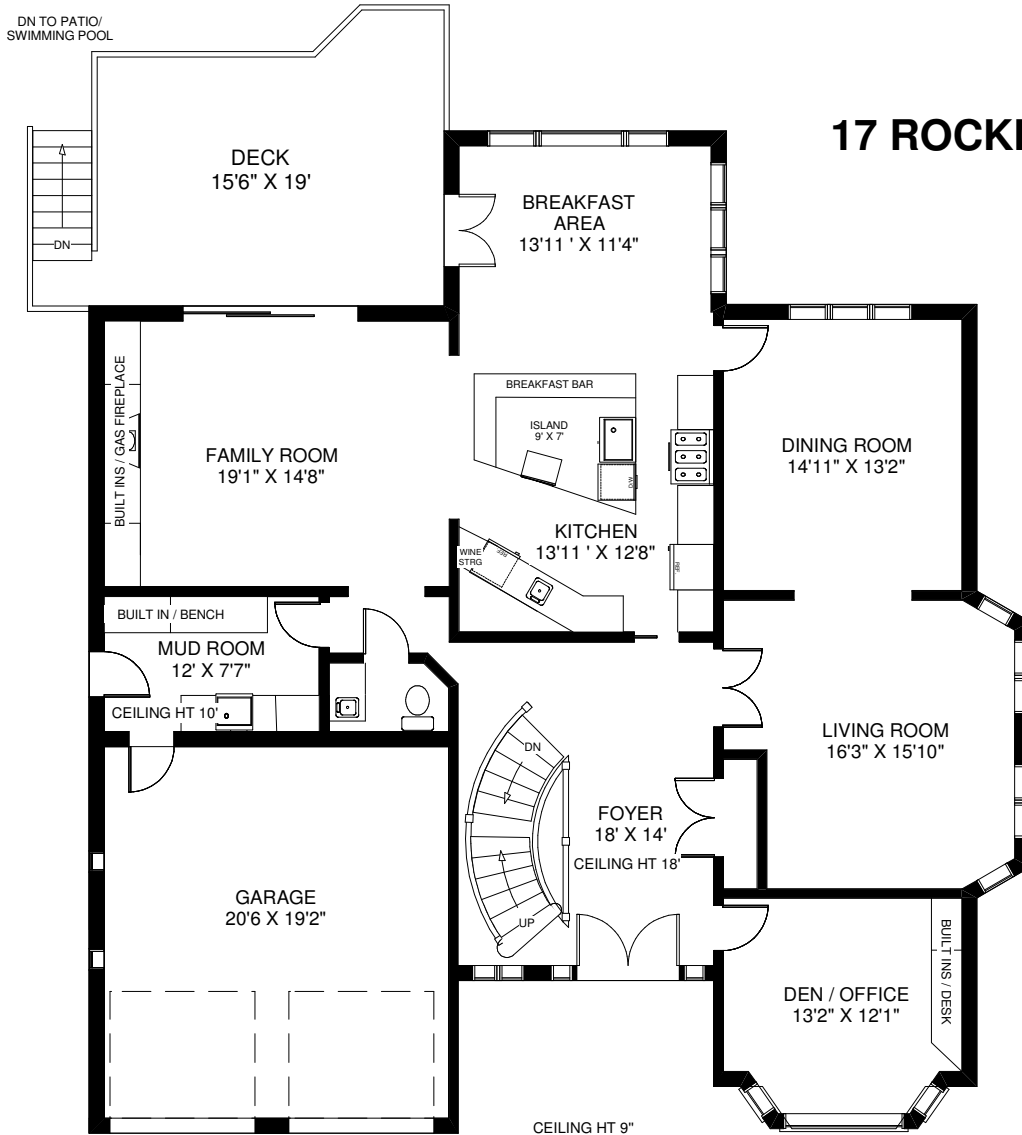

# 17 ROCKINGHAM DRIVE

**MAIN FLOOR**  
 APPROXIMATELY 1,882 SQ FT

**UPPER FLOOR**  
 APPROXIMATELY 1,855 SQ FT

Note: Measurements & Calculations are approximate. Provided as a guideline only.