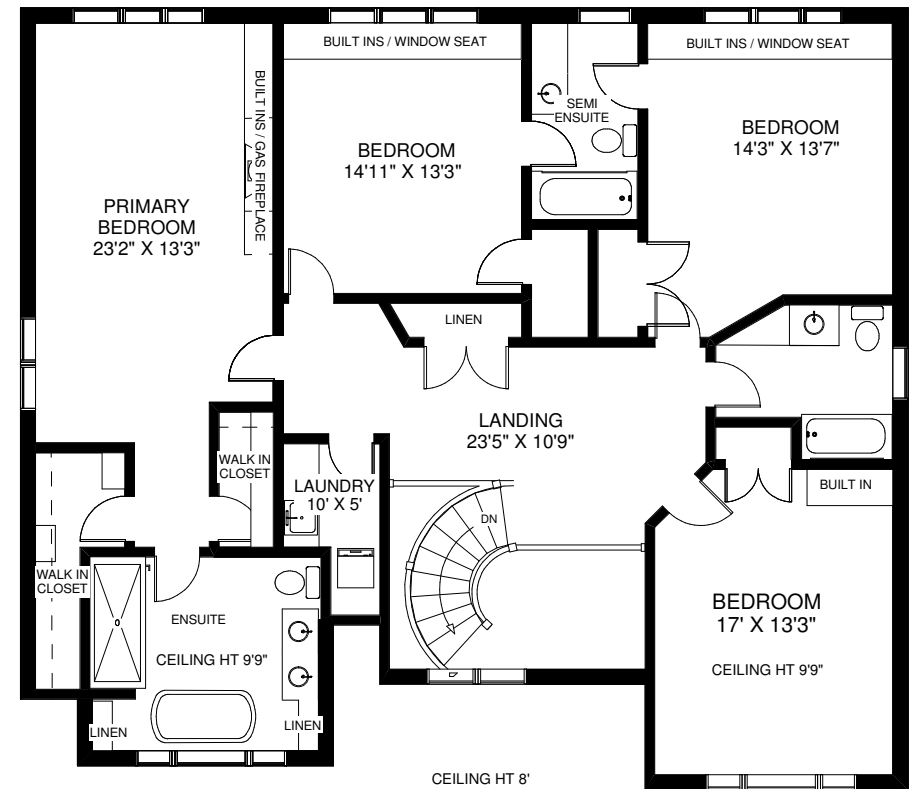

# 17 ROCKINGHAM DRIVE

**MAIN FLOOR**  
 APPROXIMATELY 1,882 SQ FT

**UPPER FLOOR**  
 APPROXIMATELY 1,855 SQ FT

Note: Measurements & Calculations are approximate. Provided as a guideline only.